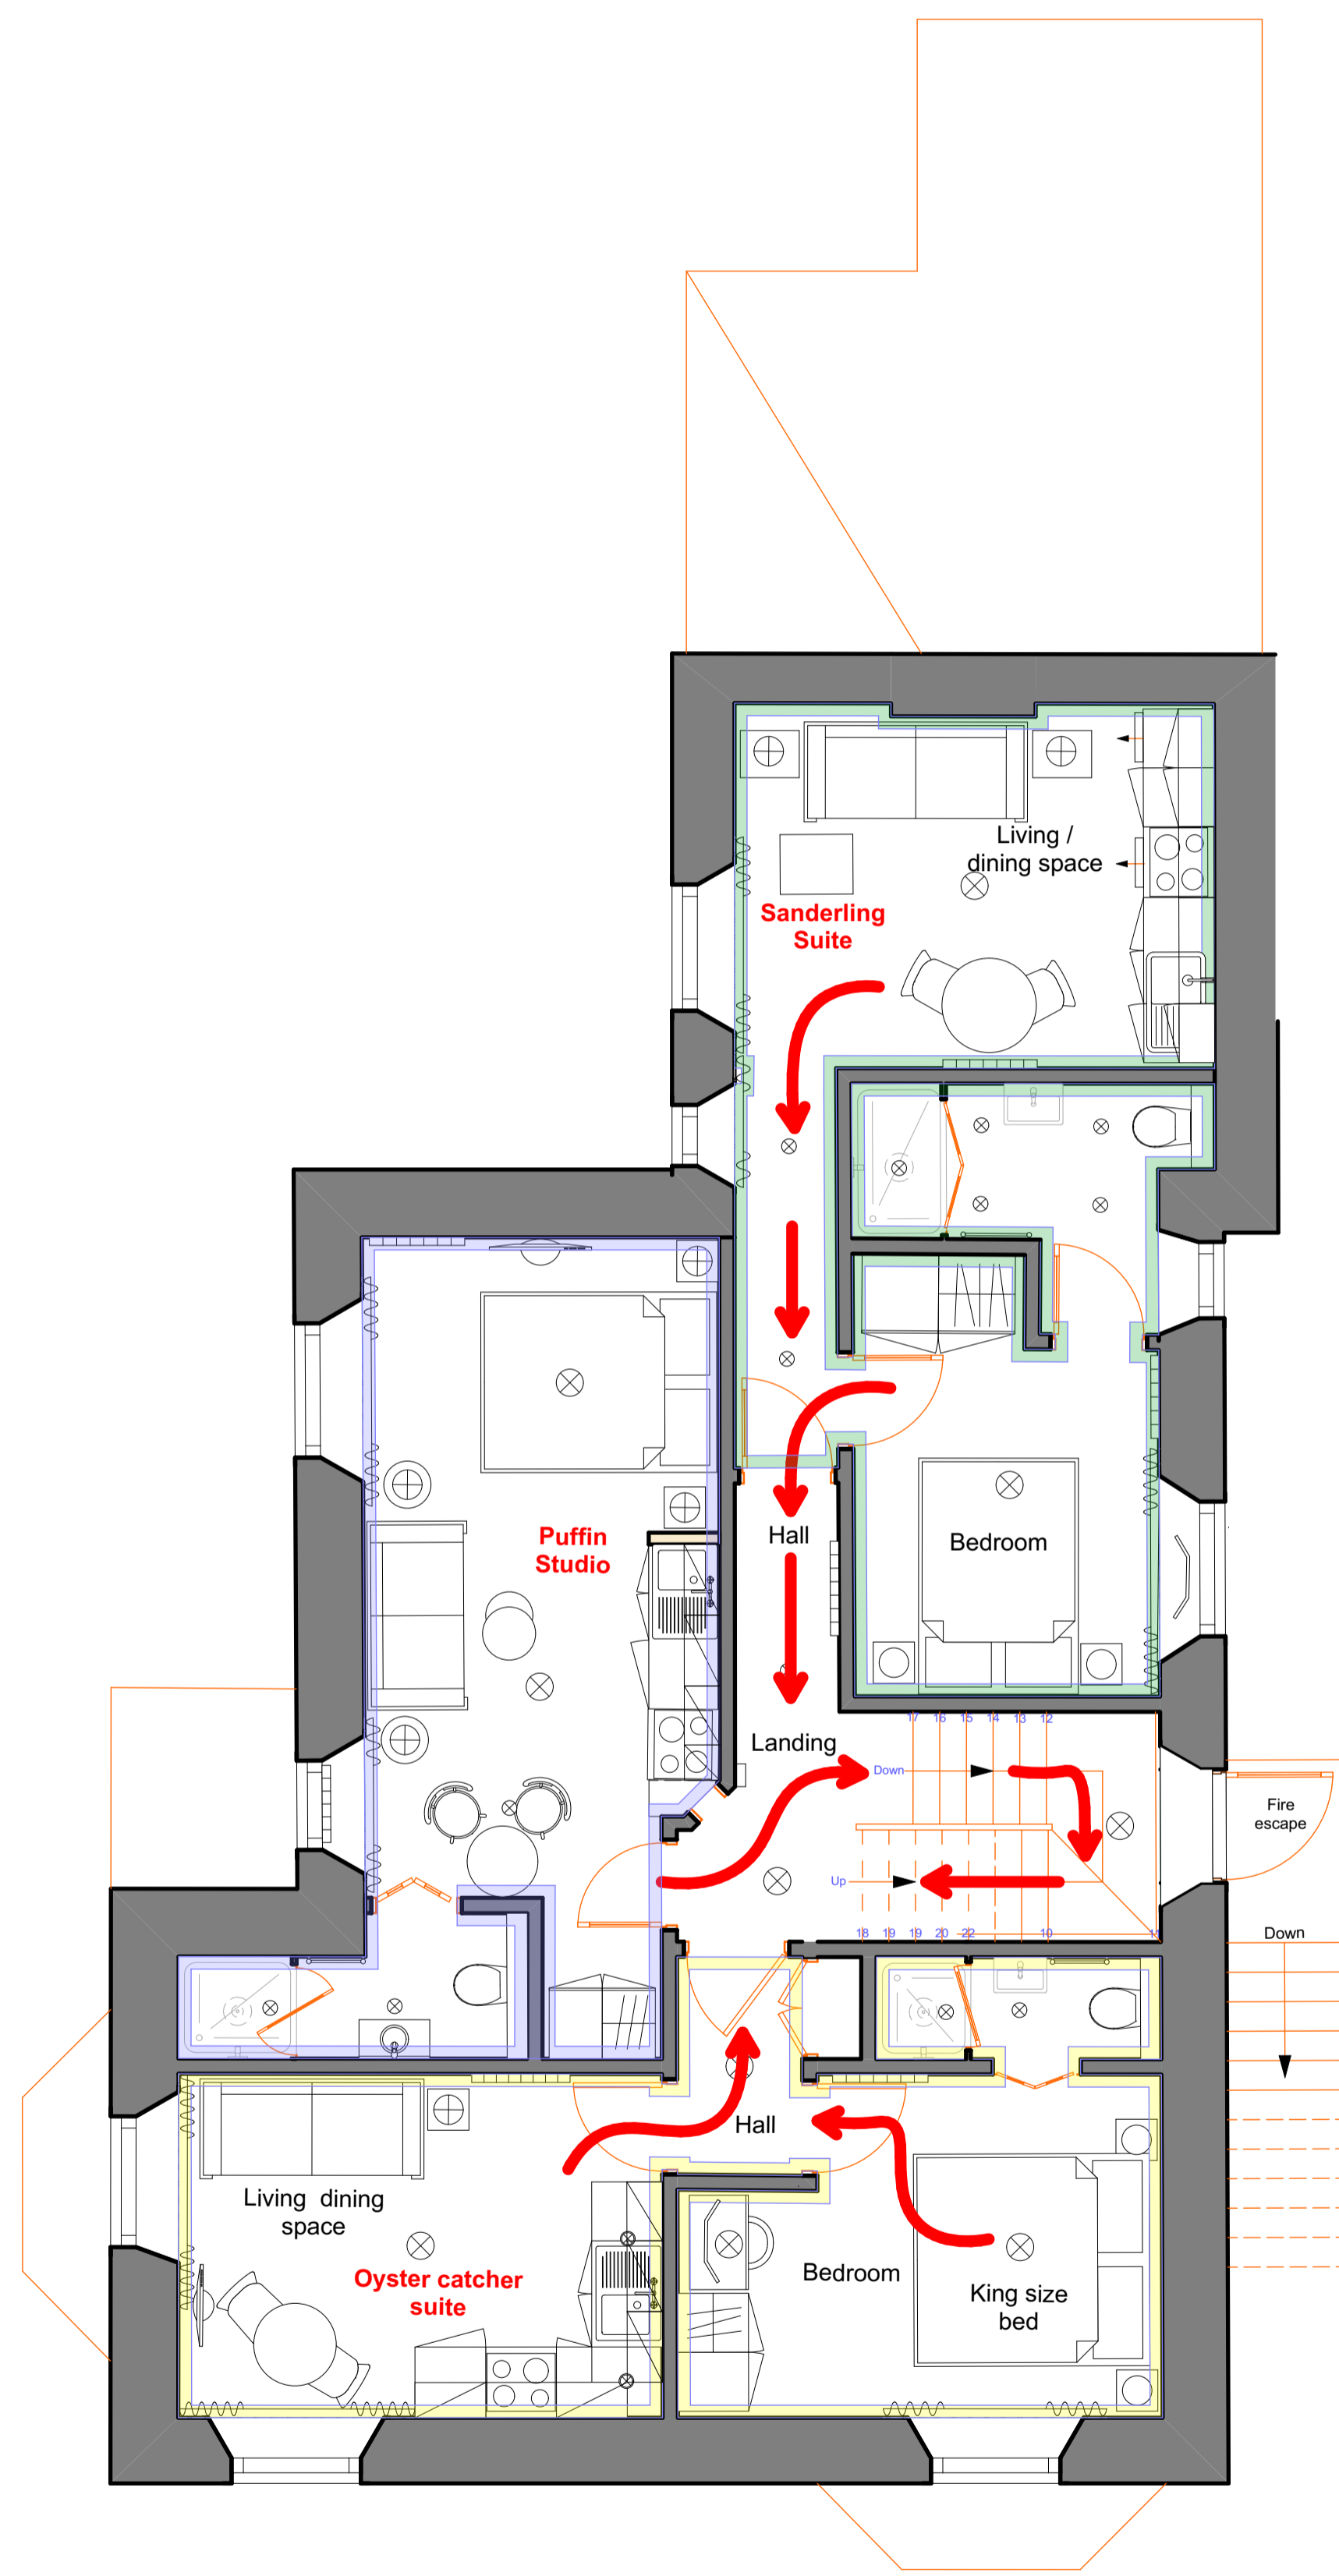

00-Ground Floor  
1:50

01-First Floor  
1:50

02-Second Floor  
1:50

Revision ID	Change ID	Change Name	Issue Date

**Architectural interiors**

The Bakehouse, Highbury  
La Cache de L'Eglise  
St Ouen  
Jersey CI  
JE3 2LA

DRAWING NUMBER  
CAD 02-855-A1-2016

Rev

DRAWN BY  
David O'Neill

SCALE  
1:50

DATE  
November 2017

All dimensions to be checked on site. No dimensions to be scaled from this drawing. This drawing in copyright and may not be reproduced in any form without the written permission of A1 Design Limited ©. Any discrepancy between drawings, specifications and details is to be referred to A1 Design Limited for verification before any work is carried out.