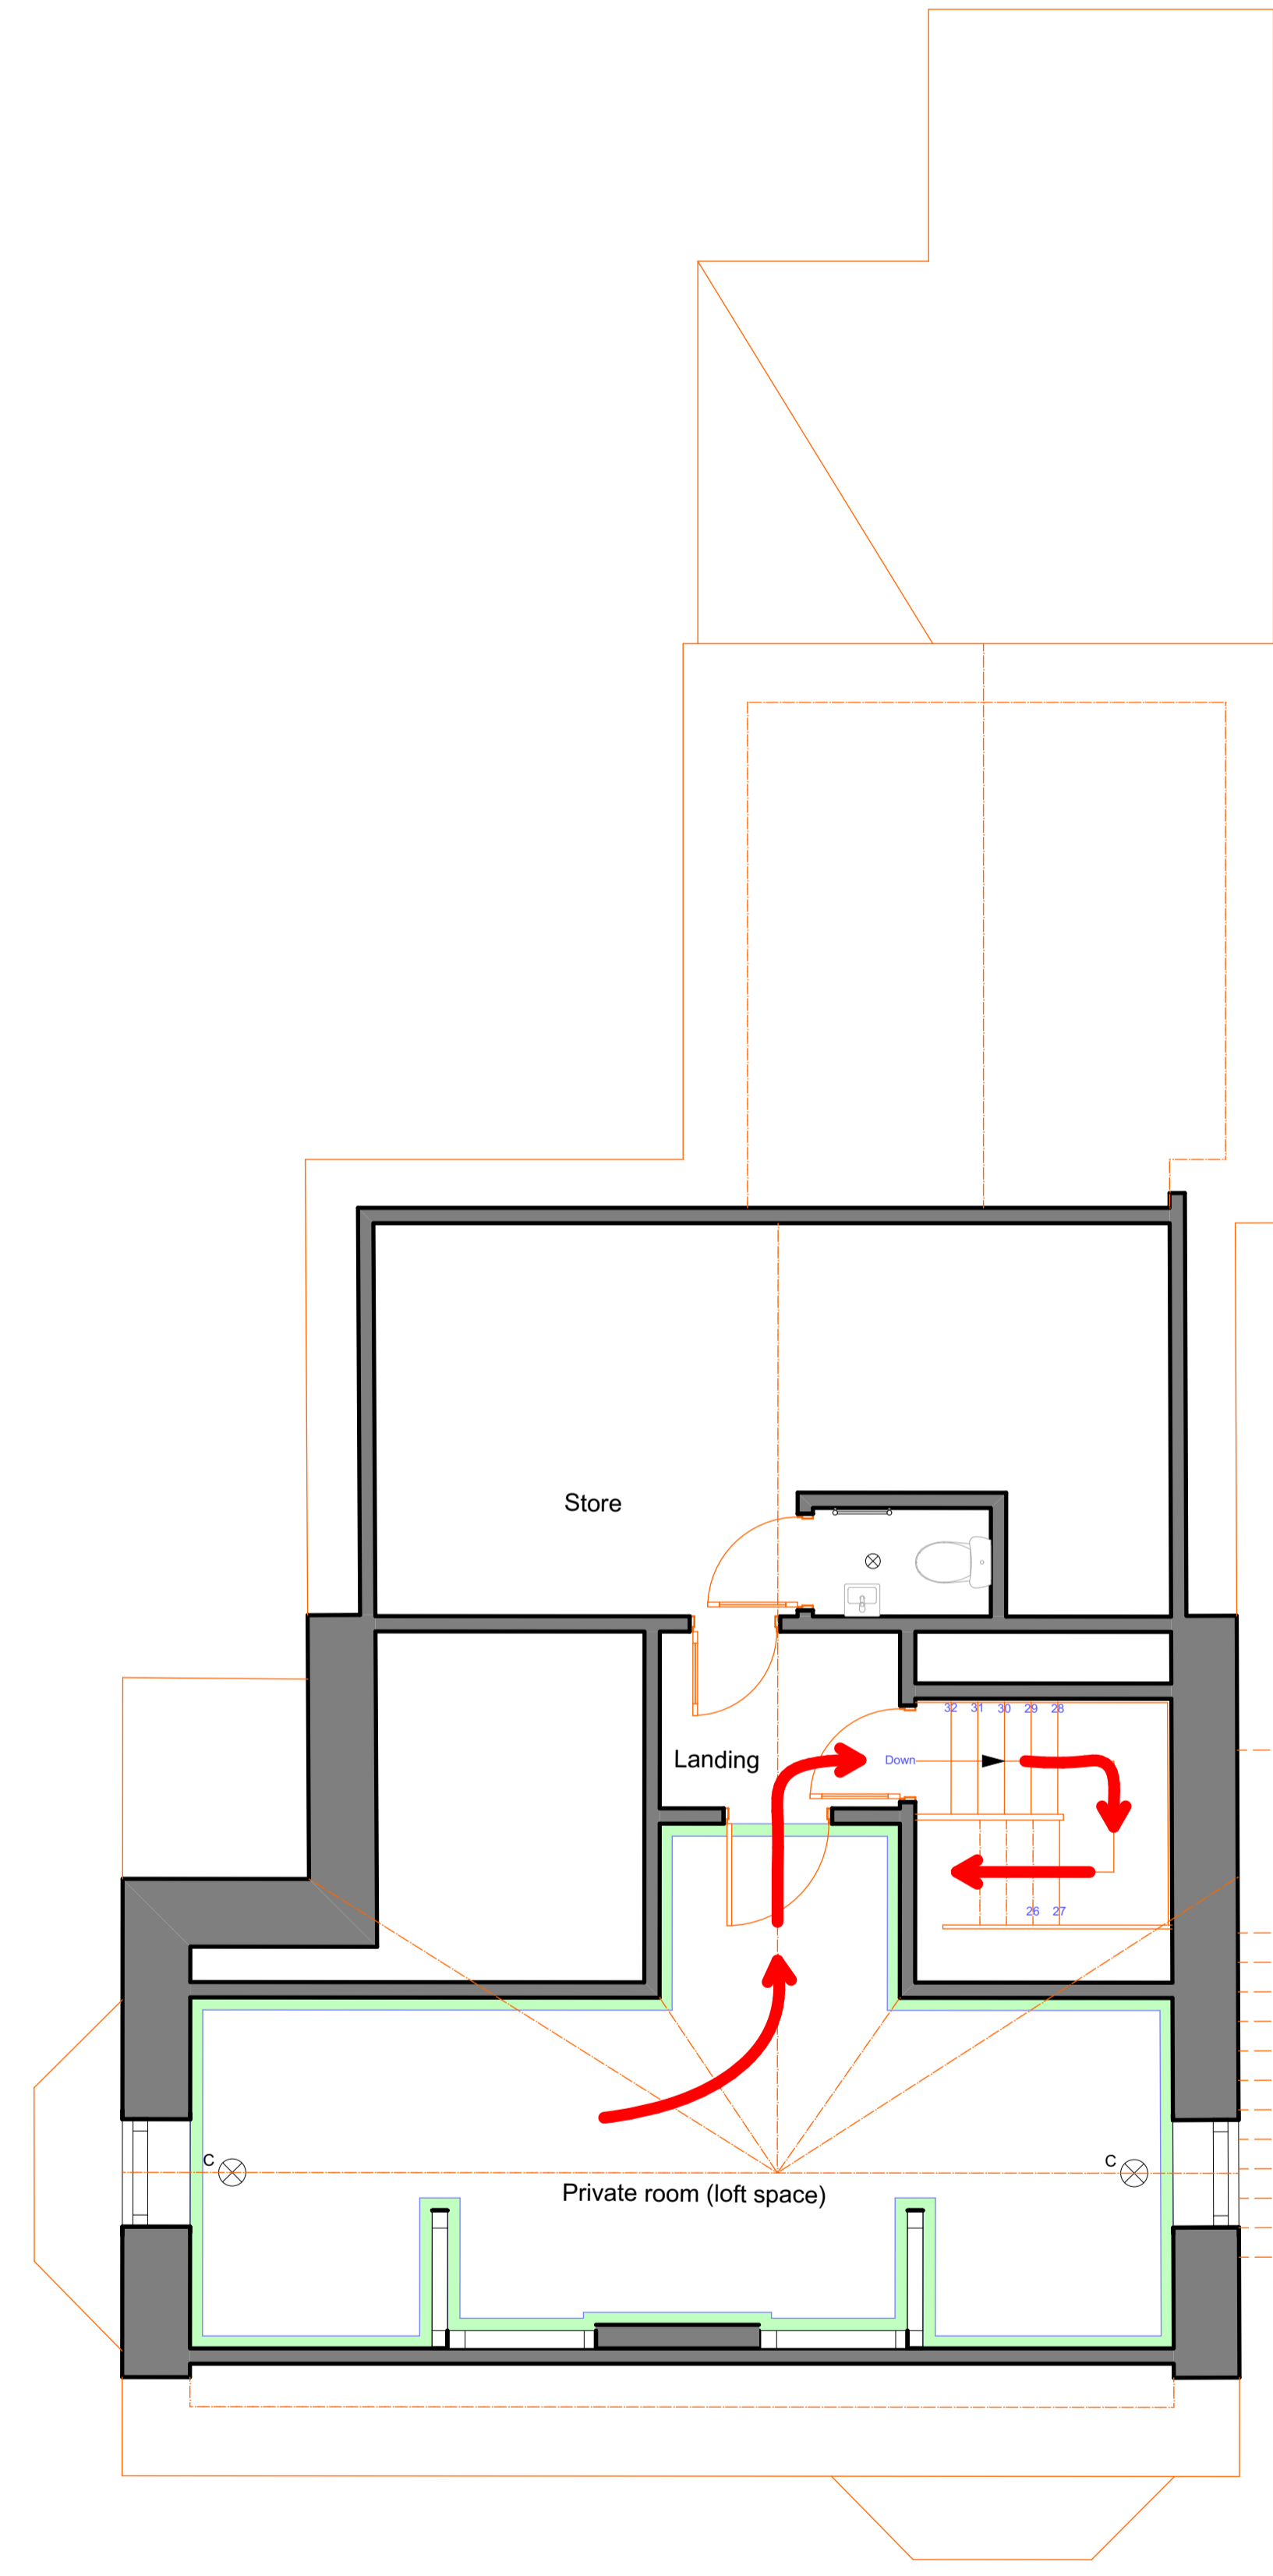

00-Ground Floor  
1:50

01-First Floor  
1:50

02-Second Floor  
1:50

Revision ID	Change ID	Change Name	Issue Date

**Architectural interiors**

The Bakehouse, Highbury  
La Cache de L'Eglise  
St Ouen  
Jersey CI  
JE3 2LA

DRAWING NUMBER  
CAD 02-855-A1-2016

Rev

DRAWN BY  
David O'Neill

SCALE  
1:50

DATE  
November 2017

All dimensions to be checked on site. No dimensions to be scaled from this drawing. This drawing in copyright and may not be reproduced in any form without the written permission of A1 Design Limited ©. Any discrepancy between drawings, specifications and details is to be referred to A1 Design Limited for verification before any work is carried out.